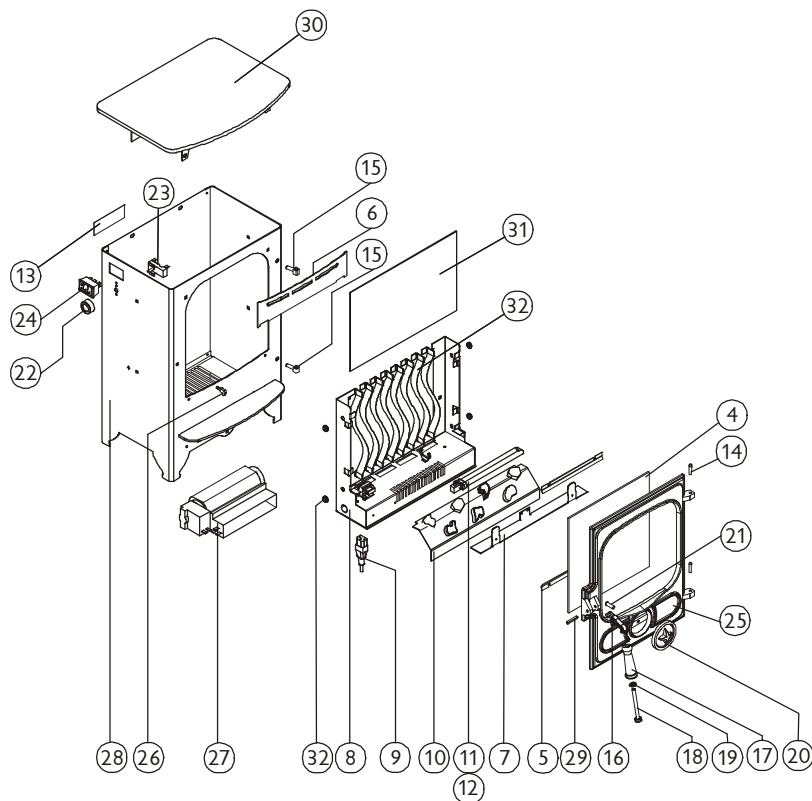

Parts List

Item	Part No.	Description
1*	008/PV21	Door Seal
2*	008/FW29	Seal Adhesive
3*	008/PV23	Glass Seal
4	006/PV19	Glass (Inc Seal)
5	004/BW23	Glass Retainer
6	010/JY07A	Front Fence
7	010/JY22	Fixing Bracket
8	008/JY29	Flame Effect Cartridge Assembly
9	008/TV88	Flame Effect Lead & Plug
10	008/TV13	Fibreglass Coal Effect
11	008/TV80	Fluorescent Lamp
12	008/TV78	Amber Lamp Sleeve
13	012/JY11	Serial No. Label
14	008/PV28/S	Hinge Pin Set
15	008/FW28	Hinge Post
16	002/PV03	Door Catch
17	008/PV08	Door Handle
18	008/PV42	Handle Screw M8 x 80mm
19	008/PV43	Thakaray Washer M8 x 7mm
20	002/PV02	Door Spinner
22	008/JY17	Thermostat Knob
23	008/JY16	Thermostat
24	008/JY15	Mains Switch
25	002/PV01	Door
26	002/PV13	Door Latch
27	008/TV125	Heater Fan Unit
28	001/JY10	Firebox
29	008/PV44	Rollpin 6mm x 35mm
30	001/JY04	Top
31	008/TV130	Acrylic Screen for Flame Effect