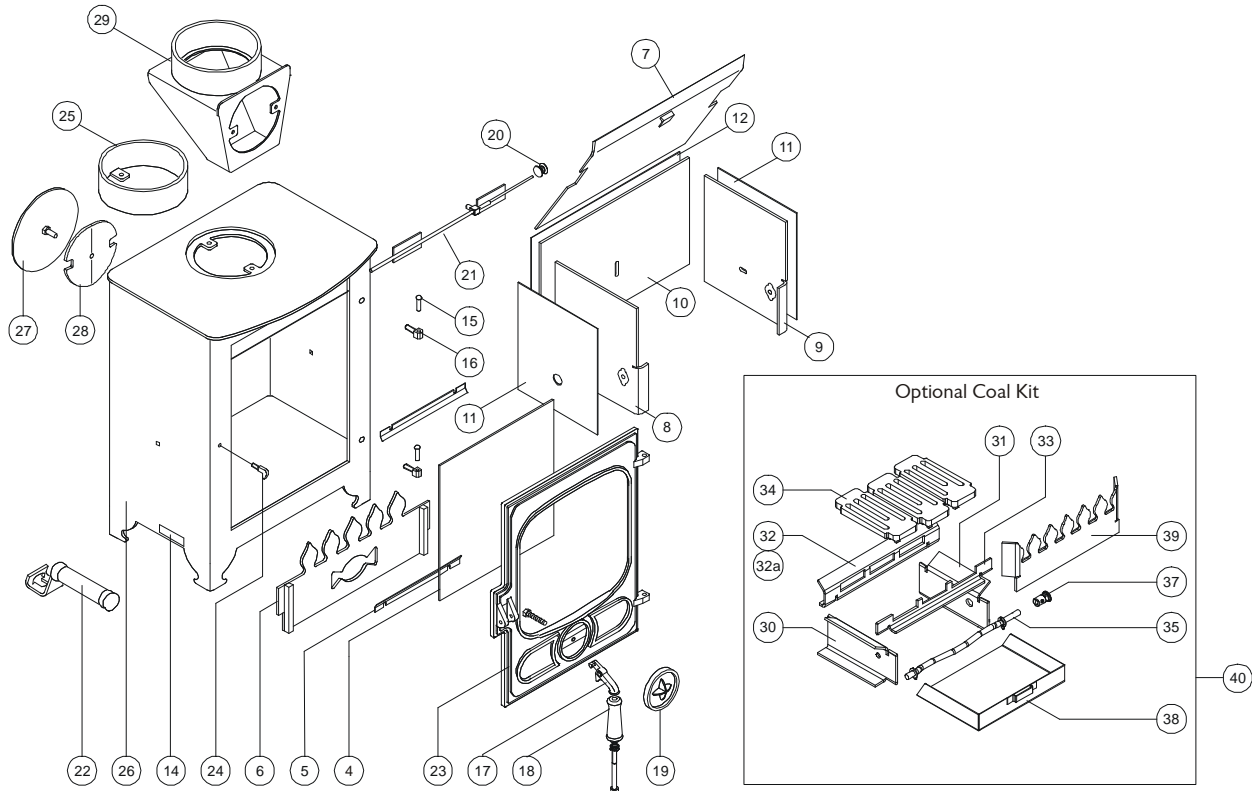

## Parts List

Item	Part No.	Description	Item	Part No.	Description
1*	008/PV21	Door Seal .....	36*	008/DY23	Riddler Rod Retaining Clips (pack of 10)
2*	008/FW29	Door Seal Adhesive .....	37	002/DY21	Riddler Knob .....
3*	008/PV23	Glass Seal .....	38	004/PV17	Ashpan .....
4	006/PV19	Glass (Inc Seal) .....	39	010/EY08	Coal Retainer .....
5	004/BW23	Glass Retainer .....	40	010/EY20	Multifuel Kit (Optional Extra) .....
6	002/PV07	Log Retainer .....	41*	010/EW51	Ash Carrier (Optional Extra) .....
7	010/PV31	Throat Plate .....	42*	010/PV35	Boiler, Steel (Optional Extra) .....
8	010/EY15L	L.H. Side Fire Plate .....	43*	010/PV35/SS	Boiler, Stainless Steel (Opt'l Extra) .....
9	010/EY15R	R.H. Side Fire Plate .....	44*	004/DY22	Riddler Blanking Disc .....
10	010/PV16	Back Fire Plate .....			
11	011/PV26	Side Ceramic Gasket .....			
12	011/PV27	Back Ceramic Gasket .....			
13	008/PV29	Set of Fire Plates(3) & Gaskets .....			
14	012/PV11	Serial No. Label			
15	008/PV28/S	Hinge Pin Set (2 per set) .....			
16	008/FW28	Hinge Post .....			
17	002/PV03	Door Catch Lever .....			
18	008/PV08	Door Handle (Incl. Screw & Washer)			
19	002/PV02	Primary Air Control .....			
20	002/TW13	Air Control Knob .....			
21	004/EY48	Airwash Slide .....			
22	012/BV20/A	Ashpan / Door Opening Tool .....			
23	002/PV01	Door .....			
24	002/PV13	Door Latch Hook .....			
25	002/PV12B	Flue Collar .....			
26	001/EY10	Firebox (Country 4 MkII) .....			
27	012/PV09	Blanking Plate .....			
28	012/PV14	Clamping Plate .....			
29	010/PV33	Vert. Rear Flue Adapter (Opt'l Extra)			
30	010/EY04	Left hand Side Grate Support .....			
31	010/EY05	Right hand Side Grate Support .....			
32	010/EY09	Rear Grate Support .....			
33	010/EY06	Front Grate Support .....			
34	010/EY03	Grate Plate .....			
35	010/EY13	Riddler Rod .....			