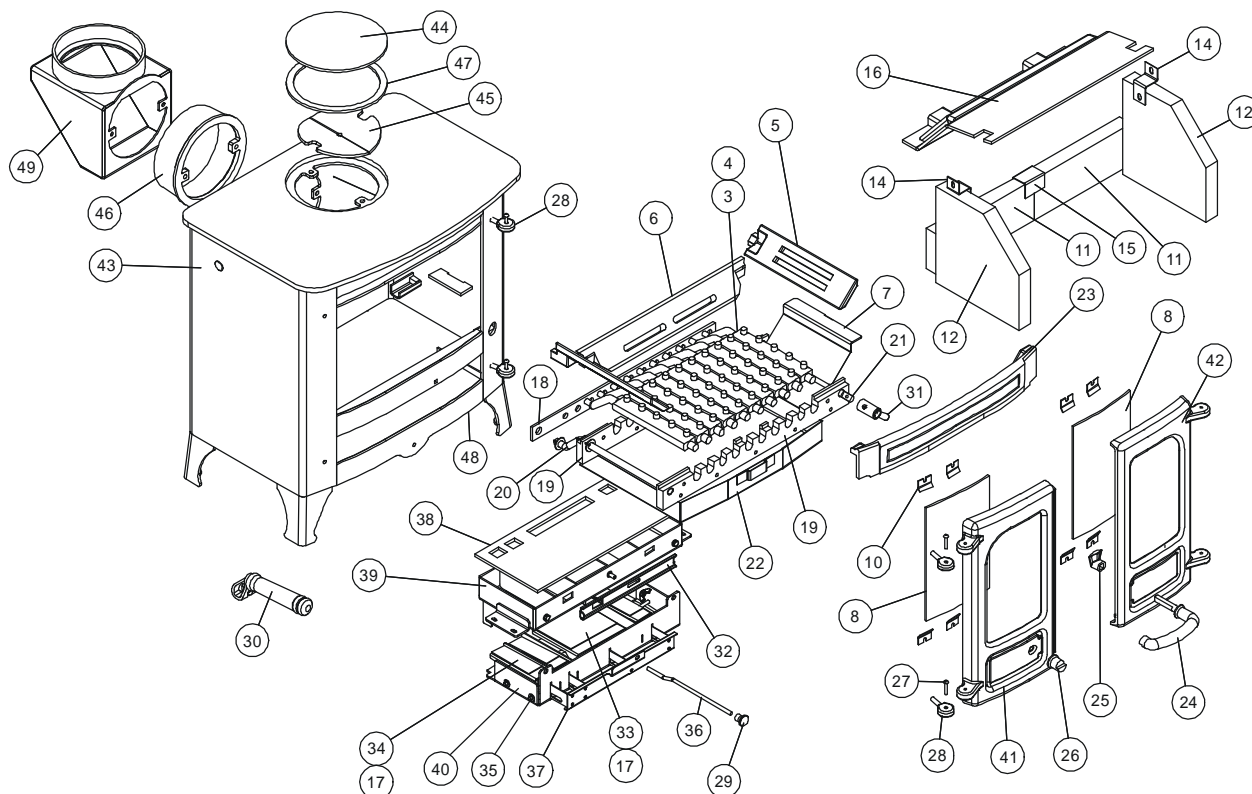

Parts List

Item	Part No.	Description	Item	Part No.	Description
1*	008/KV35S	Door Seal Set Inc. Adhesive	36	004/BY23-07	Air Control Rod
2*	008/FW29	Door Seal Adhesive	37	004/AY23	Actuator Assembly
3	002/CG20	Bottom Grate Bar	38	008/AY39	Upper Quattro Box Gasket
4	002/CG20S10	Set of Grate Bars (10)	39	010/AY20	Upper Quattro Box
5	002/CY15	Side Fire Plate	40	010/AY19	Lower Quattro Box
6	002/AY16	Back Fire Plate	41	002/AY01	Left Hand Door
7	004/BY24	Ash Shedding Plate	42	002/AY02	Right Hand Door
8	006/AY18	Glass	43	001/AY10	Firebox (Island I)
9*	008/AY45	Glass Seal	44	012/TW09	Blanking Plate
10	004/KV23	Glass Retainer	45	010/TW61	Clamping Plate
11	011/AY29	Rear Brick	46	002/CH12B	Flue Collar
12	011/BY28	Side Fire Brick	47	010/NV11	Flue Spacer Ring
13	011/AY29S	Set of Fire Bricks (4)	48	012/AY11	Serial No. Label
14	004/XV30	Brick Retainer	49	010/TW33	Vert. Rear Flue Connector (Opt'l Extra)
15	004/LV24	Rear Brick Joining Bracket	50*	010/EW51	Ash Carrier (Optional Extra)
16	010/AY31	Throat Plate			
17	008/AY26S	Set of Air Inlet Flap Pads			
18	012/AY33	Mover Bar			
19	002/AY30	Carrier Bar			
20	012/AY13	Idler Rod			
21	012/AY15	Riddler Rod			
22	004/AY17	Ashpan			
23	002/AY07	Front Firebar			
24	008/KV16	R.H. Door Handle			
25	002/AY14	Door Catch Cam			
26	008/KV13	L.H. Door Knob			
27	008/BW39/S	Hinge Pin Set (4 per set)			
28	002/AY28	Hinge Post			
29	008/AY37	Air Control Knob			
30	010/AY34	Riddling/Ashpan Tool			
31	002/AY27	Riddler Knob			
32	004/AY21	Air Bypass Slide			
33	004/AY22-1P	Primary Air Inlet Flap			
34	004/AY22-1S	Secondary/Bypass Air Inlet Flap			
35	004/AY24-02	Flap Mounting Rod (inc. fixings)			