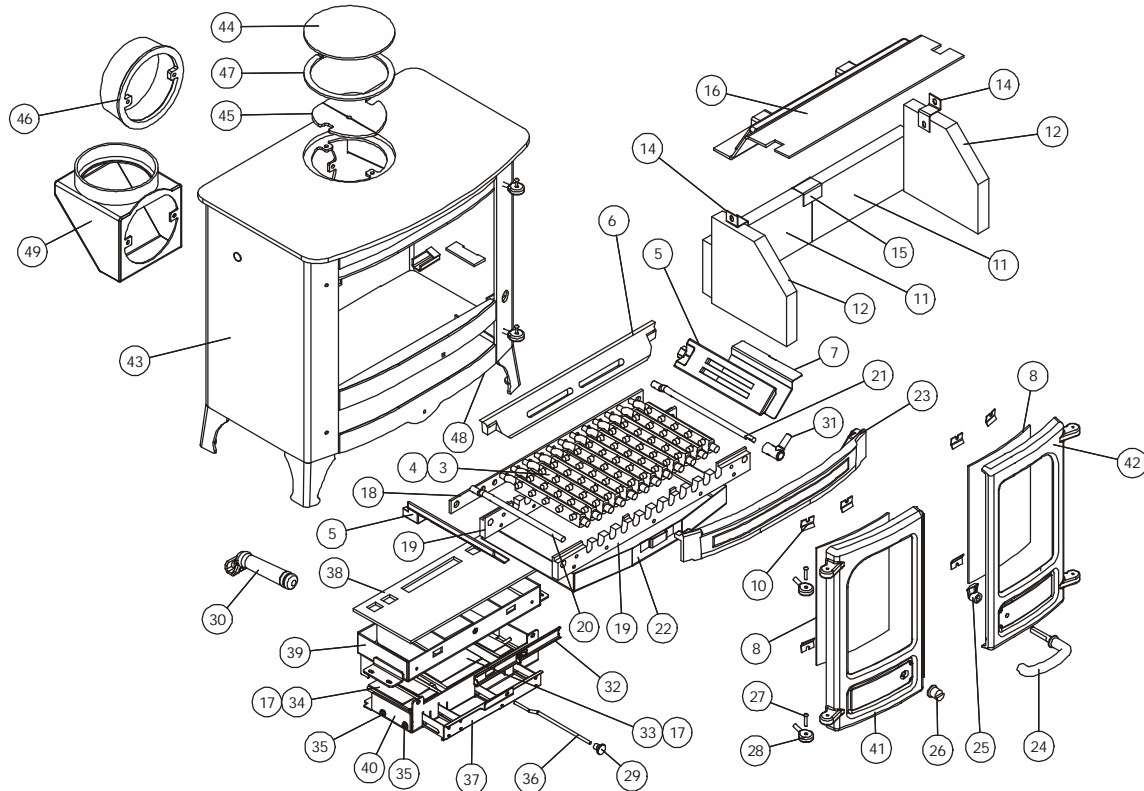

## Parts List

Item	Part No.	Description	Item	Part No.	Description
1*	008/KV35S	Door Seal Set Inc. Adhesive .....	36	004/BY23-07	Air Control Rod .....
2*	008/FW29	Door Seal Adhesive .....	37	004/AY23	Actuator Assembly .....
3	002/CG20	Bottom Grate Bar .....	38	008/AY39	Upper Quattro Box Gasket .....
4	002/CG20S12	Set of Grate Bars (12) .....	39	010/AY20	Upper Quattro Box .....
5	002/CY15	Side Fire Plate .....	40	010/AY19	Lower Quattro Box .....
6	002/BY16	Back Fire Plate .....	41	002/BY01	Left Hand Door .....
7	004/BY24	Ash Shedding Plate .....	42	002/BY02	Right Hand Door .....
8	006/BY18	Glass .....	43	001/BY10	Firebox (Island II) .....
9*	008/AY45	Glass Seal .....	44	012/TW09	Blanking Plate .....
10	004/KV23	Glass Retainer .....	45	010/TW61	Clamping Plate .....
11	011/BY29	Rear Brick .....	46	002/CH12B	Flue Collar .....
12	011/BY28	Side Fire Brick .....	47	010/NV11	Flue Spacer Ring .....
13	011/BY29S	Set of Fire Bricks (4) .....	48	012/BY11	Serial No. Label
14	004/XV30	Brick Retainer .....	49	010/TW33	Vert. Rear Flue Connector (Opt'l Extra)
15	004/LV24	Rear Brick Joining Bracket .....	50*	010/EW51	Ash Carrier (Optional Extra) .....
16	010/BY31	Throat Plate .....			
17	008/AY26S	Set of Air Inlet Flap Pads .....			
18	012/BY33	Mover Bar .....			
19	002/BY30	Carrier Bar .....			
20	012/AY13	Idler Rod .....			
21	012/AY15	Riddler Rod .....			
22	004/BY17	Ashpan .....			
23	002/BY07	Front Firebar .....			
24	008/KV16	R.H. Door Handle .....			
25	002/AY14	Door Catch Cam .....			
26	008/KV13	L.H. Door Knob .....			
27	008/BW39/S	Hinge Pin Set (4 per set) .....			
28	002/AY28	Hinge Post .....			
29	008/AY37	Air Control Knob .....			
30	010/AY34	Riddling/Ashpan Tool .....			
31	002/AY27	Riddler Knob .....			
32	004/AY21	Air Bypass Slide .....			
33	004/AY22-1P	Primary Air Inlet Flap .....			
34	004/AY22-1S	Secondary/Bypass Air Inlet Flap .....			
35	004/AY24-02	Flap Mounting Rod (inc. fixings) .....			